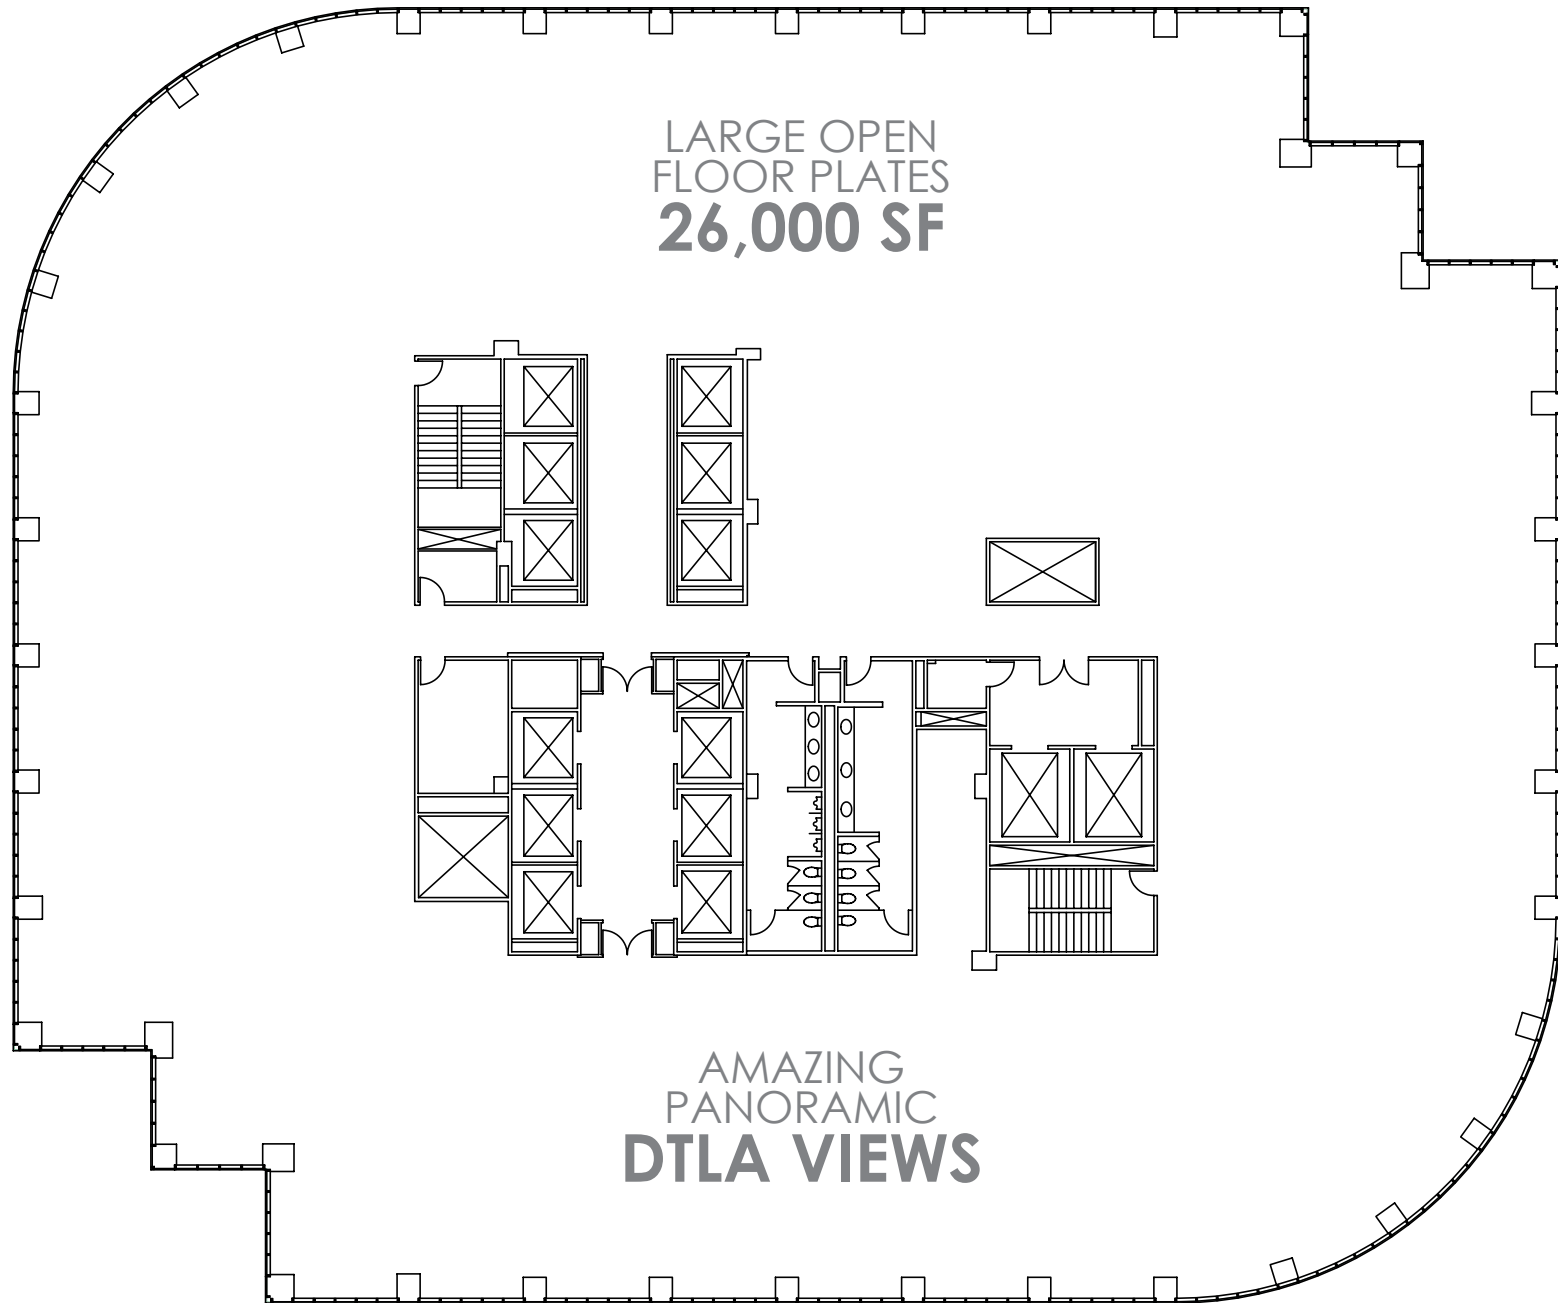

Office Availabilities

SPACE AVAILABLE FROM 5,000 SF - 150,000 SF

FIND YOUR VIEW

FOR LEASING INFORMATION PLEASE CONTACT:

CARL MUHLSTEIN

JLL

Direct 213.239.6055

carl.muhlstein@am.jll.com